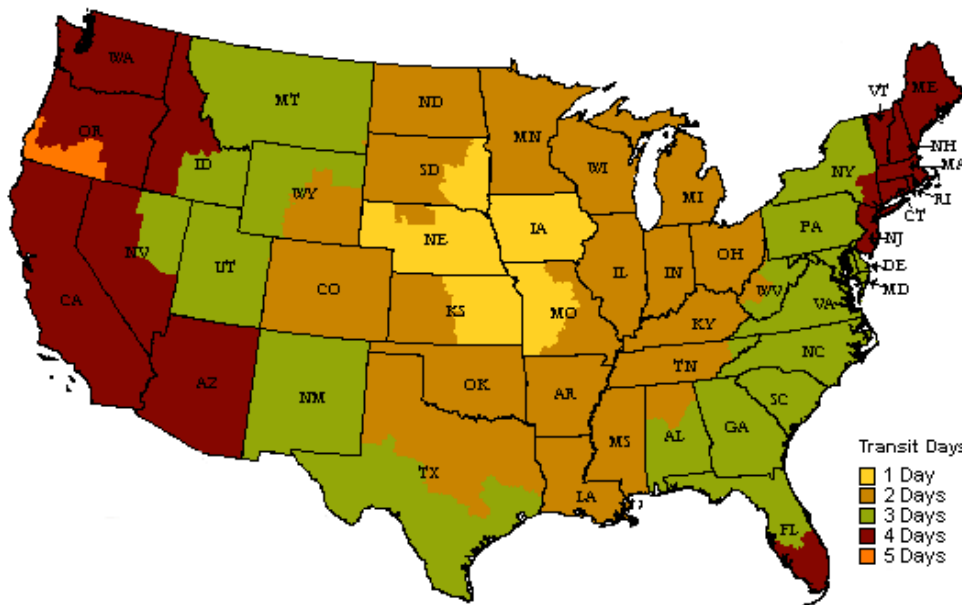

## Ground Transit Times

Transit times are approximate. Most orders ship UPS from our facility in Omaha, NE 68137. We will use our preferred carrier depending on your location, cost and time in transit. If you have a preference in shippers, please specify when you place your order.