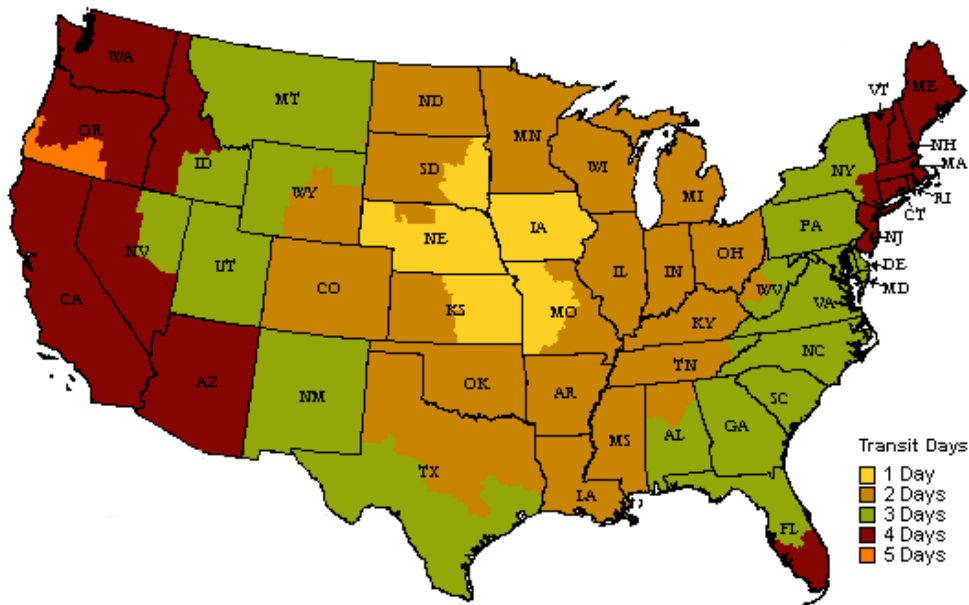

Ground Transit Times

Transit times are approximate. Most orders ship UPS from our facility in Blair, NE USA 68008.

We will use our preferred carrier depending on your location, cost and time in transit.